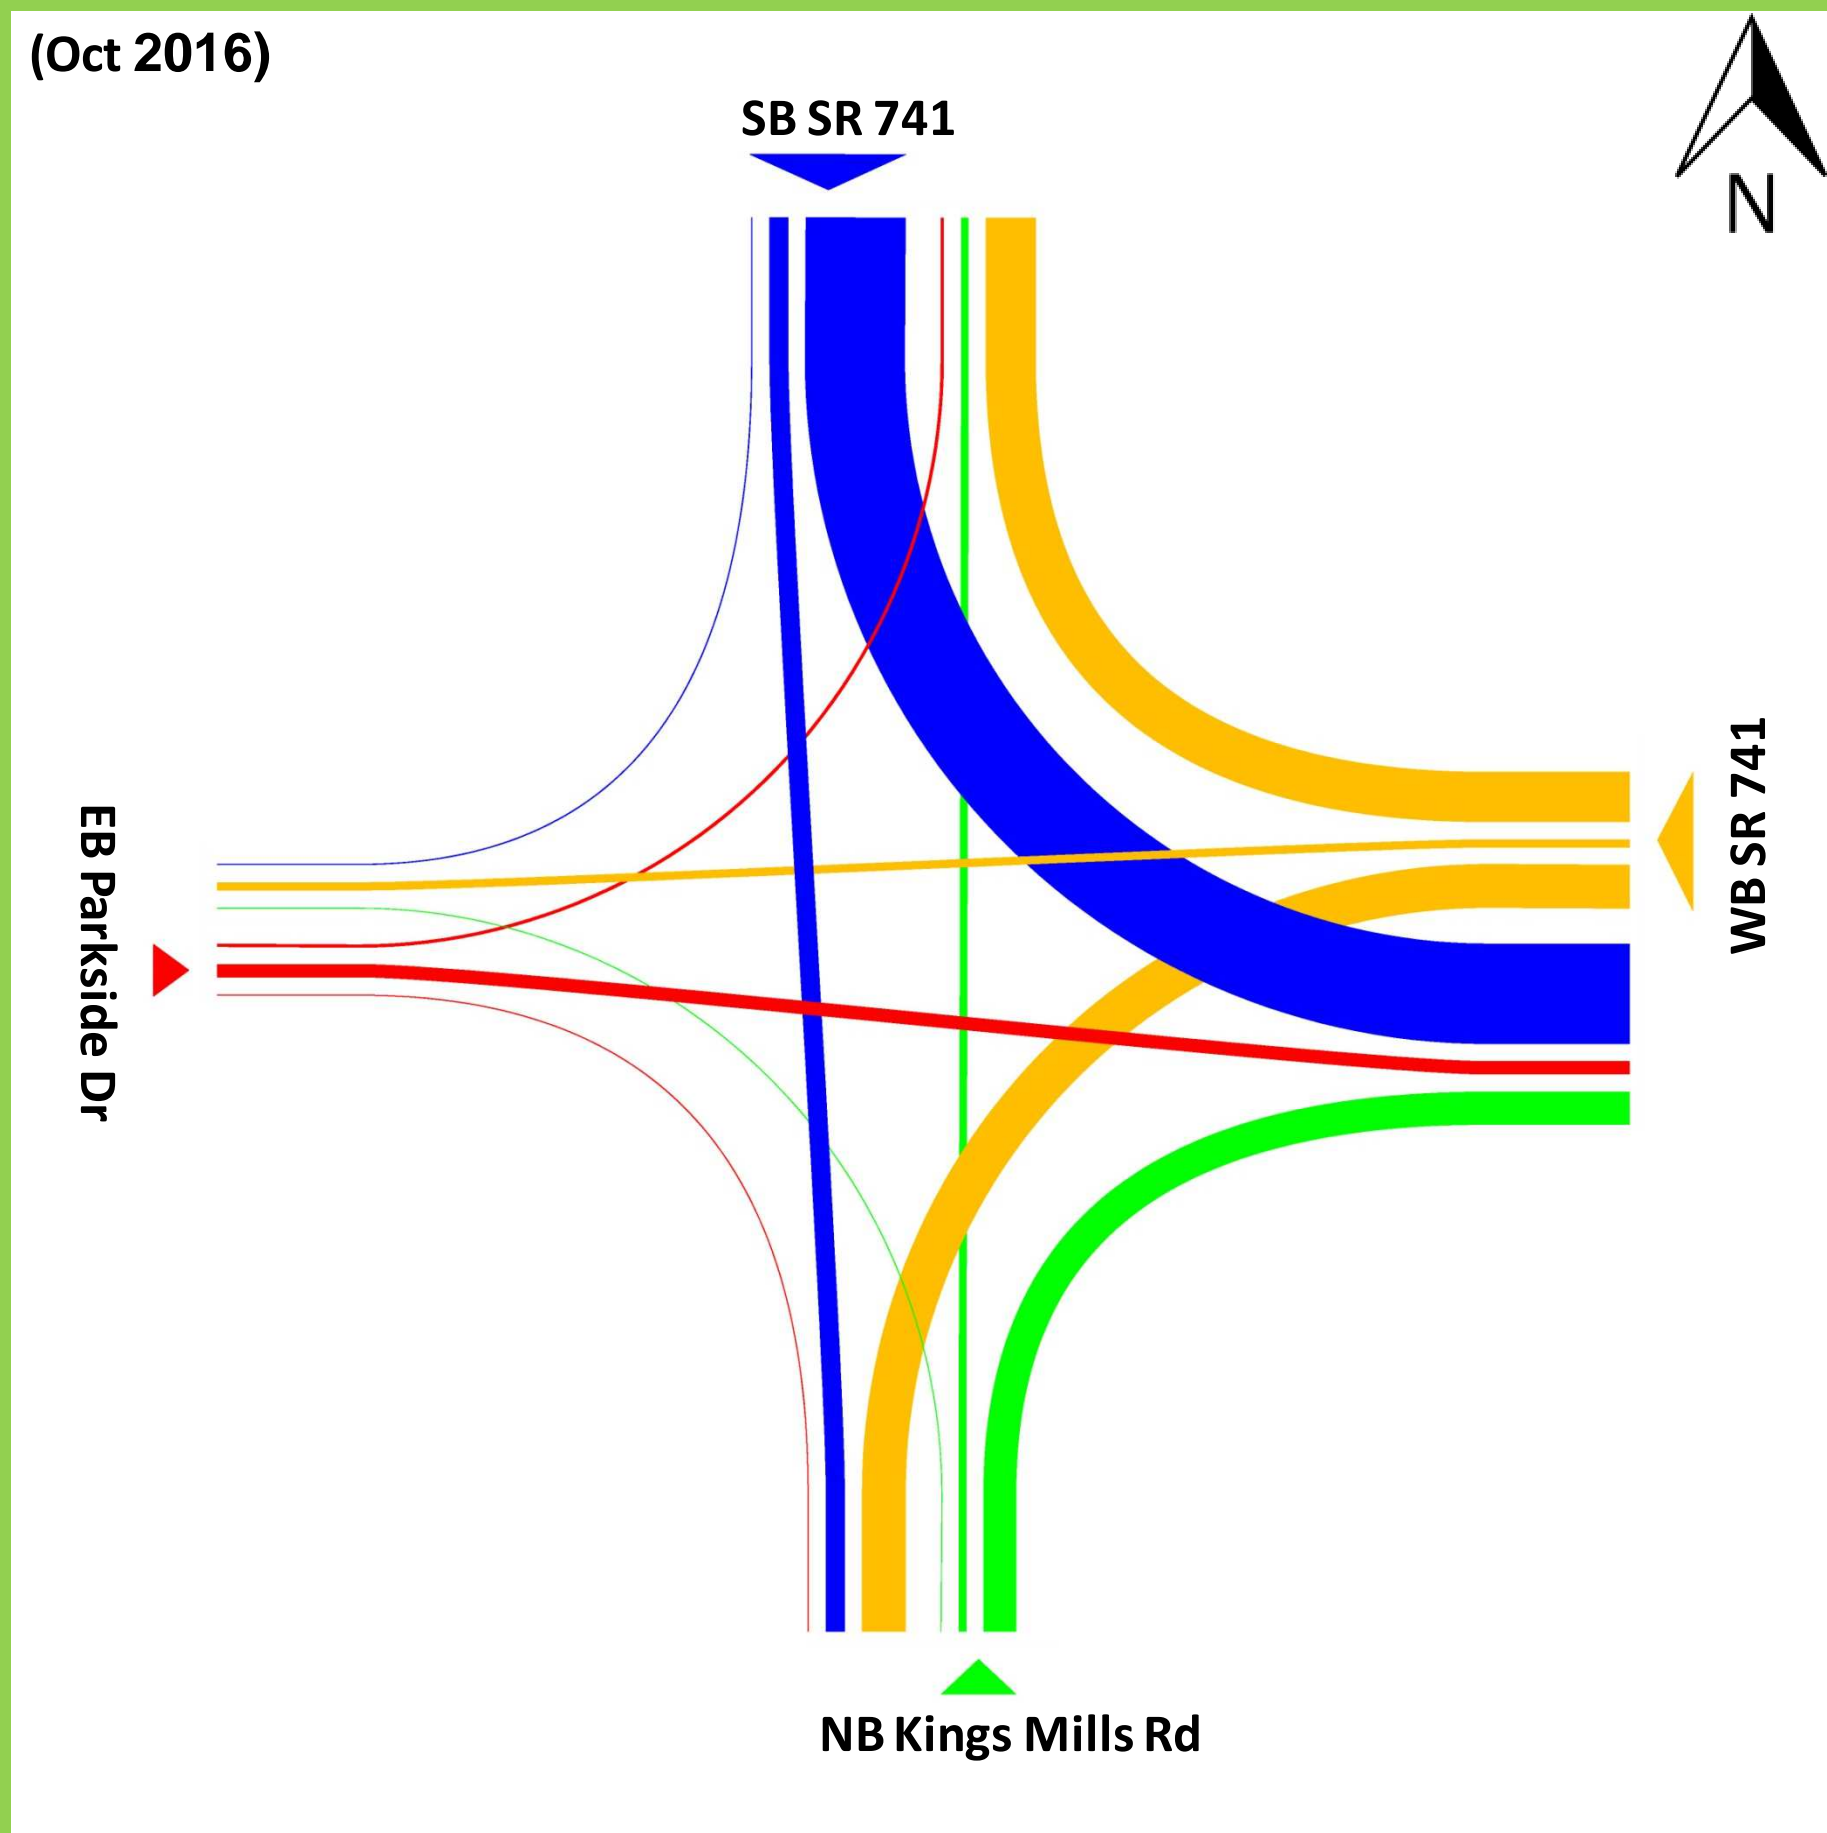

SR 741 IMPROVEMENT PROJECT

www.projectmason.com

AM Peak Movements

PM Peak Movements