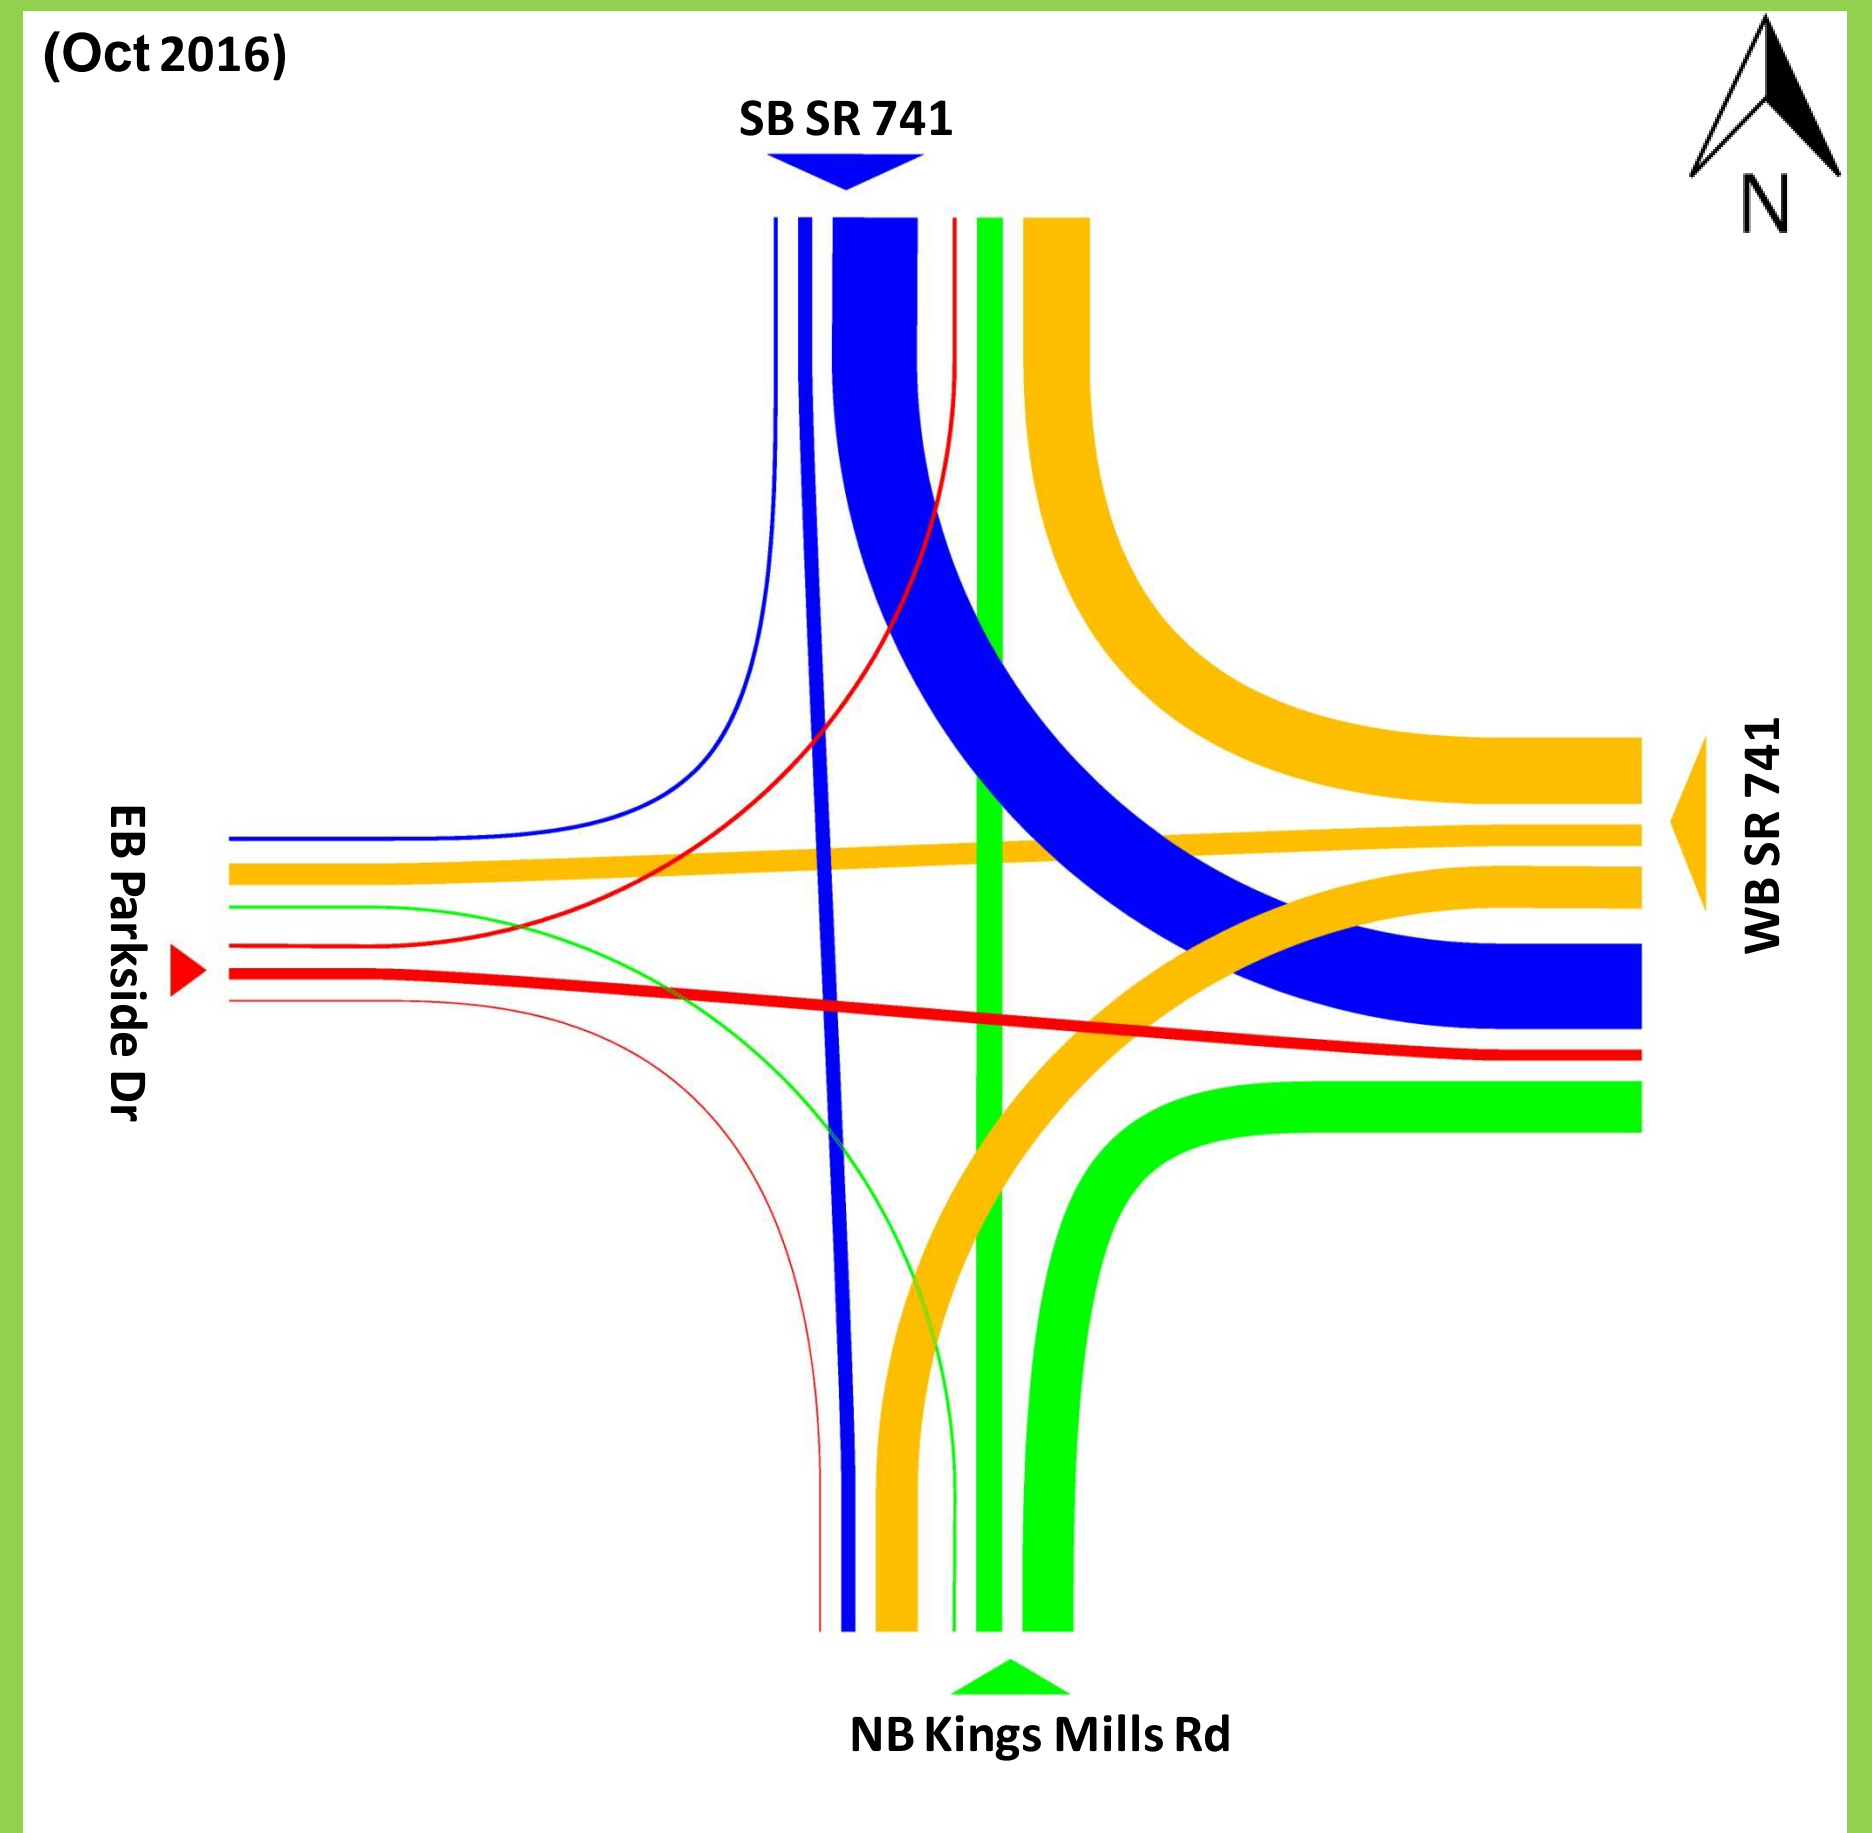

SR 741 IMPROVEMENT PROJECT

www.projectmason.com

AM Peak Movements

PM Peak Movements